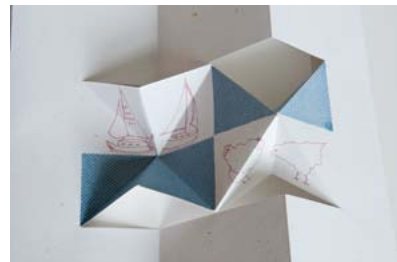

Half full
An optimistic perspective. Sea and sky.
Screenprint, folded cutout concertina in a slipcase
Edition of 15
£28 each